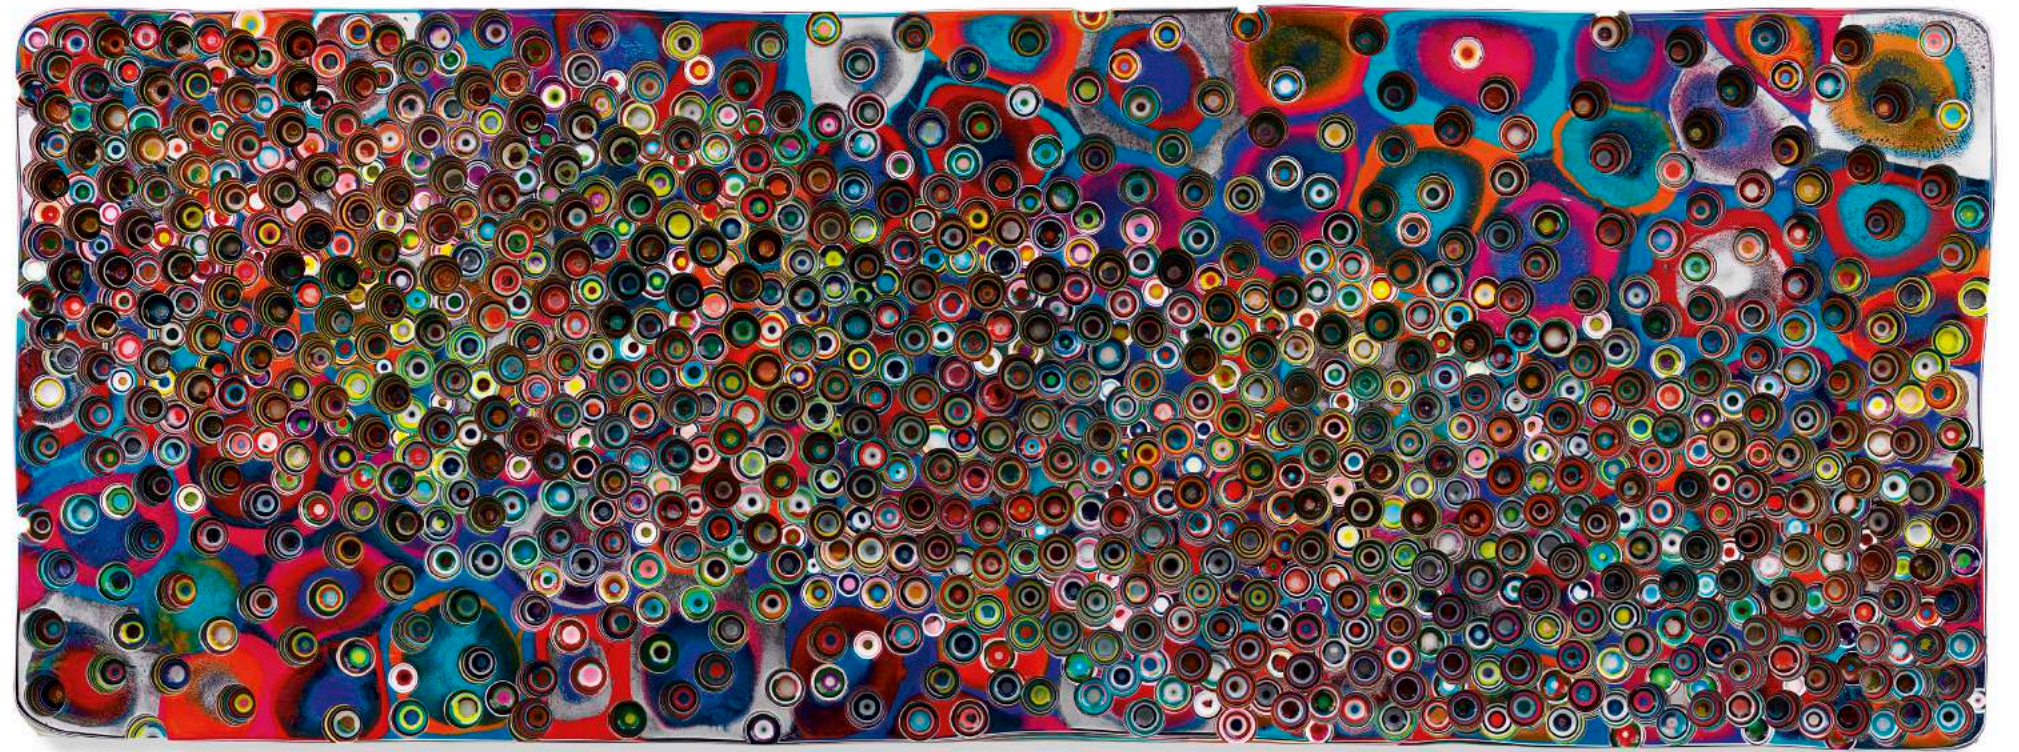

WARREN ISENSEE
Do Si Do, 2022
Oil on canvas
52 x 70 inches
132.1 x 177.8 cm

ANNIE LAPIN

Fall(s), 2023

Acrylic, charcoal, oil and oil stick on linen

64 x 50 inches

162.6 x 127 cm

MARKUS LINNENBRINK
NEVERCREATEDNEVERDESTROYED, 2022
Epoxy resin and pigments on wood
36 x 96 inches
91.4 x 243.8 cm