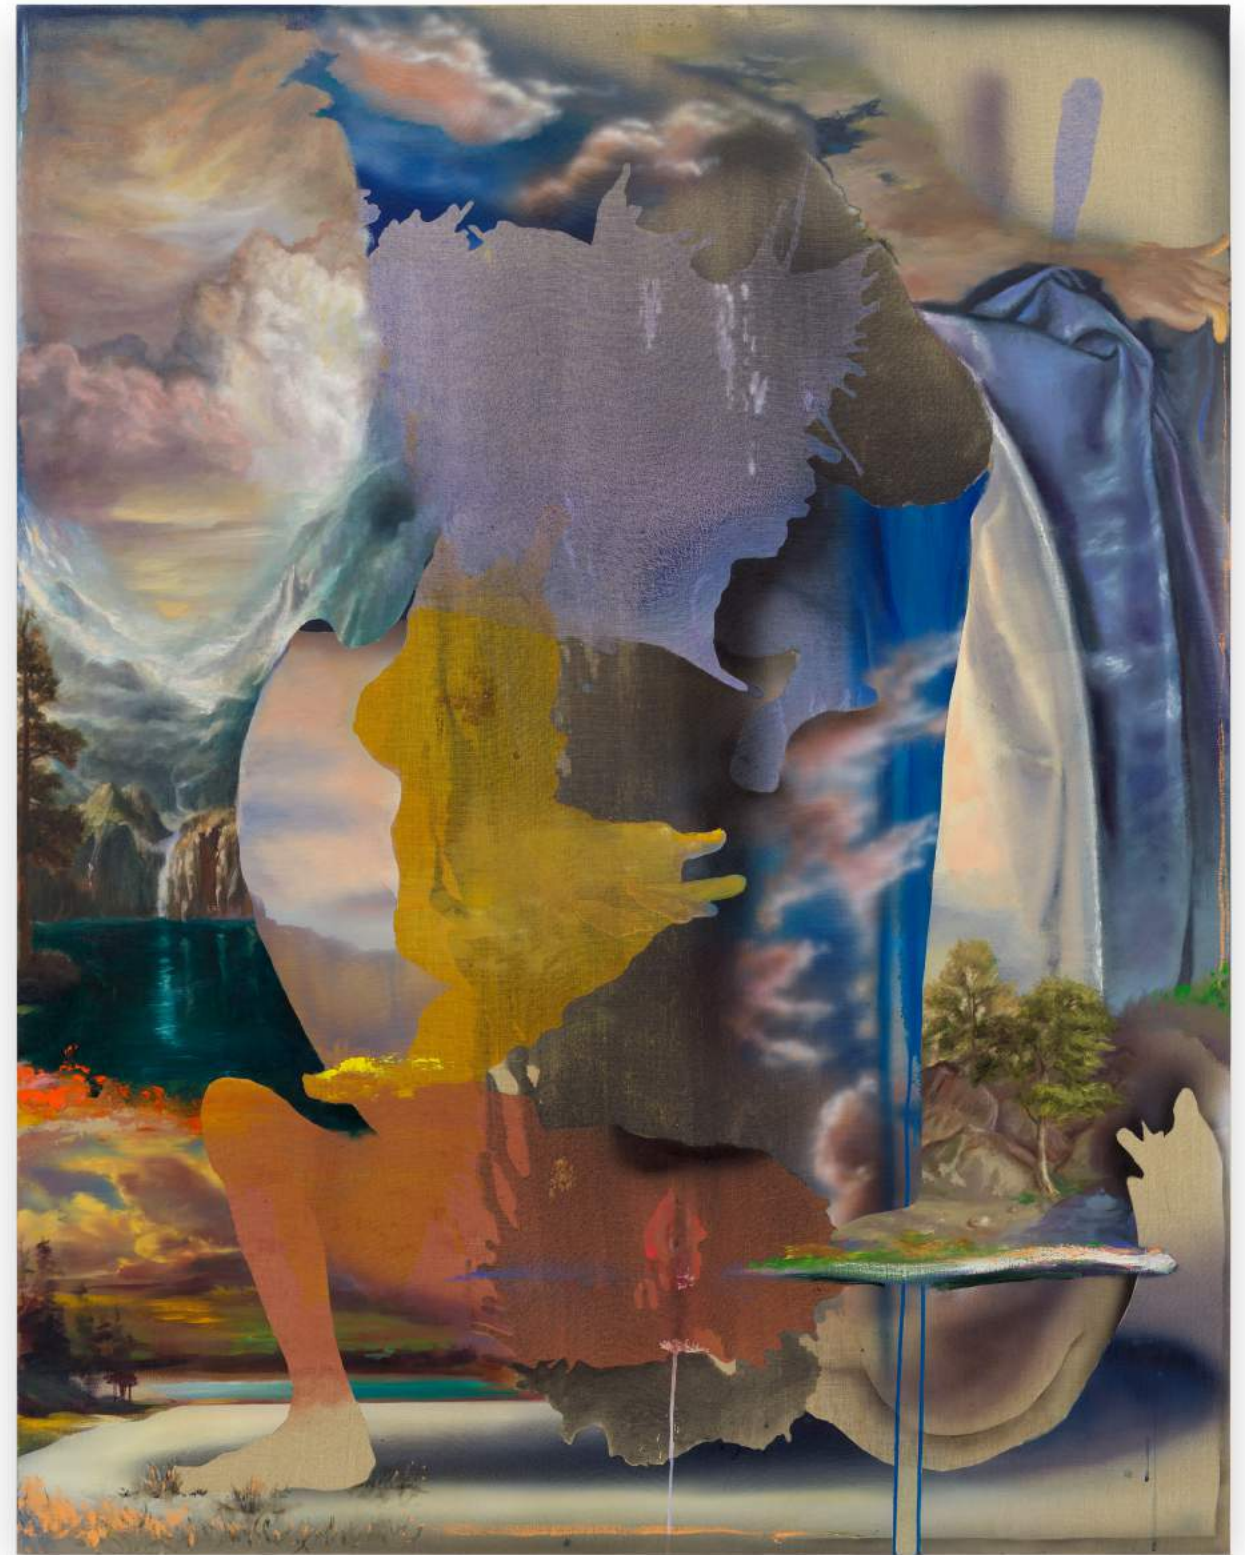

WARREN ISENSEE
Do Si Do, 2022
Oil on canvas
52 x 70 inches
132.1 x 177.8 cm

ANNIE LAPIN

Fall(s), 2023

Acrylic, charcoal, oil and oil stick on linen

64 x 50 inches

162.6 x 127 cm

MARKUS LINNENBRINK
NEVERCREATEDNEVERDESTROYED, 2022
Epoxy resin and pigments on wood
36 x 96 inches
91.4 x 243.8 cm