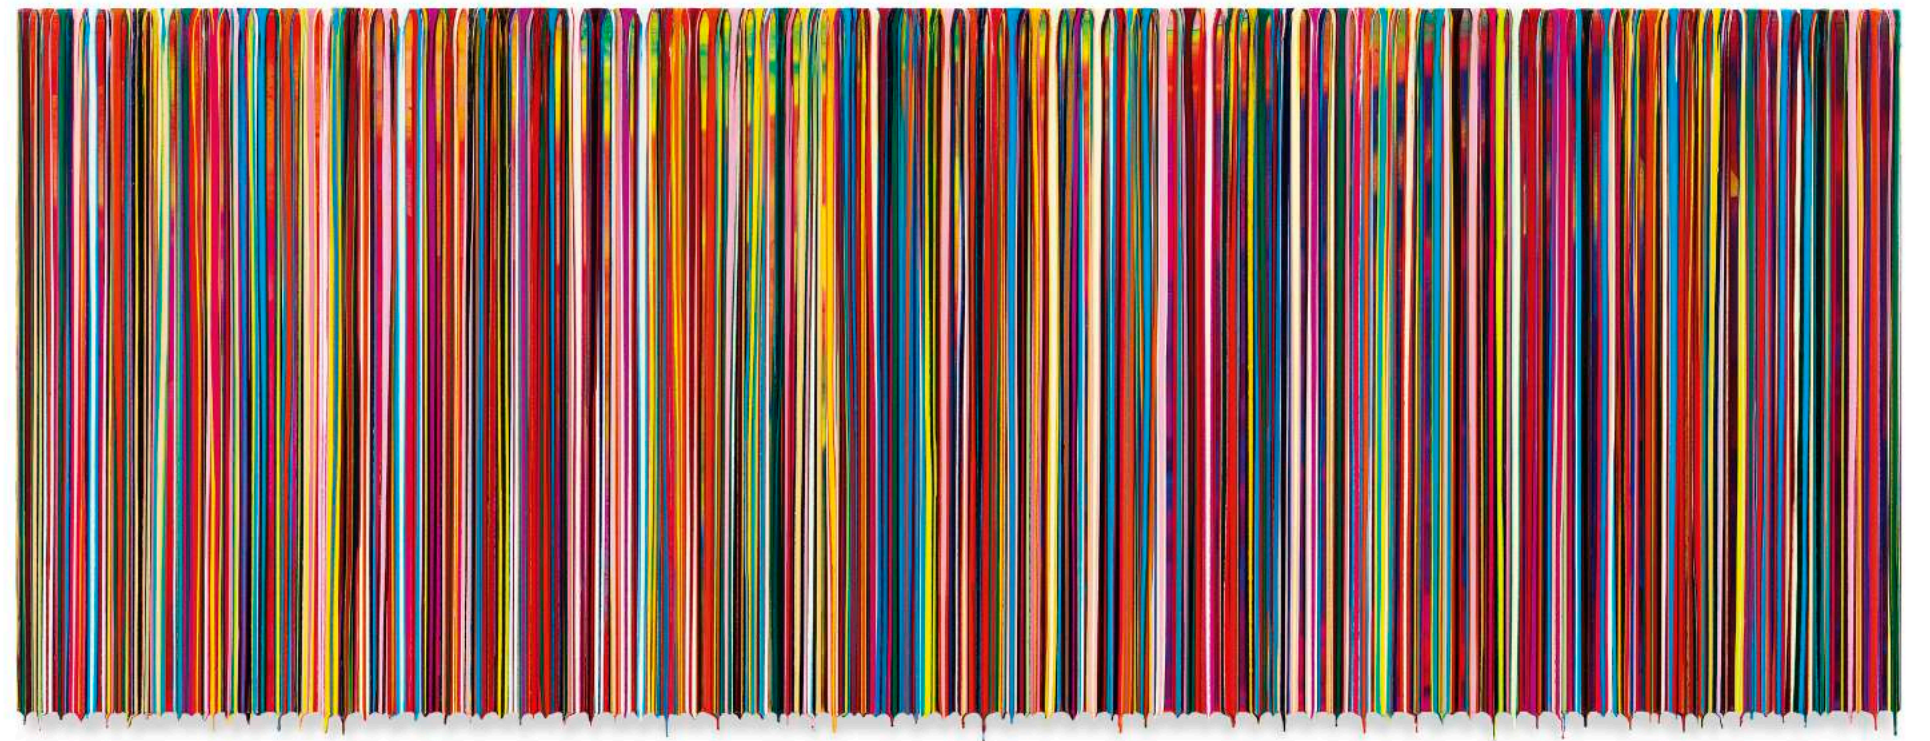

WARREN ISENSEE
Do Si Do, 2022
Oil on canvas
52 x 70 inches
132.1 x 177.8 cm

ANNIE LAPIN

Fall(s), 2023

Acrylic, charcoal, oil and oil stick on linen

64 x 50 inches

162.6 x 127 cm

MARKUS LINNENBRINK
NEVERCREATEDNEVERDESTROYED, 2022
Epoxy resin and pigments on wood
36 x 96 inches
91.4 x 243.8 cm