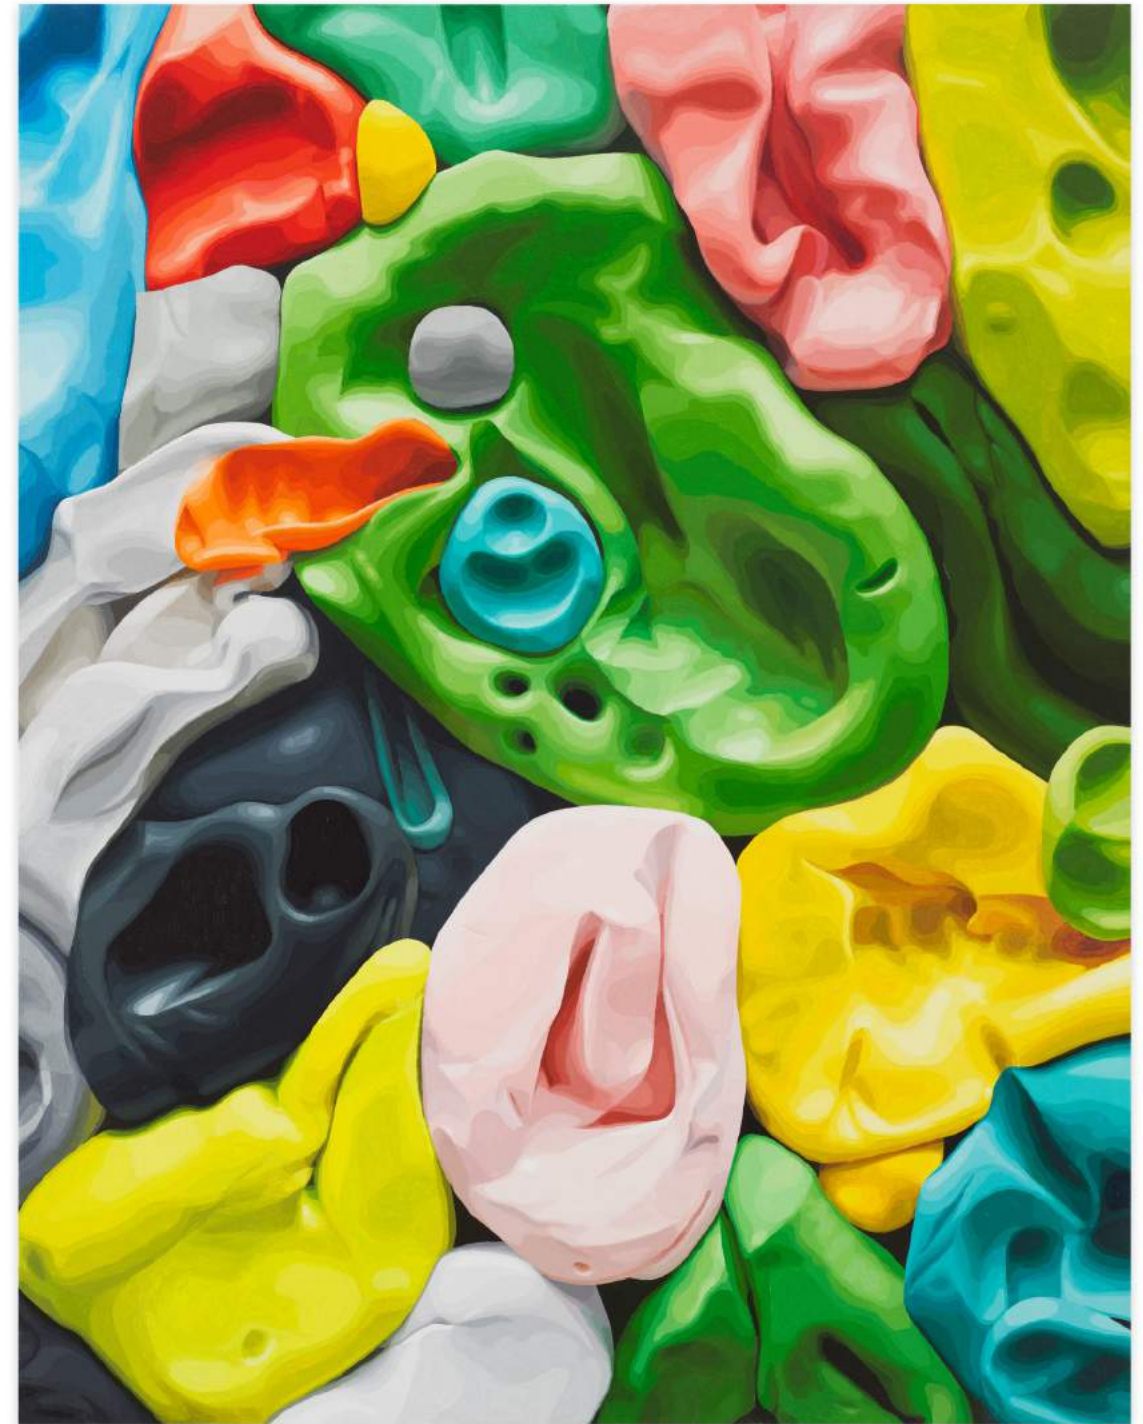

ALEXANDER ROSS
Untitled, 2022
Oil on canvas
47 1/4 x 37 inches
120 x 94 cm