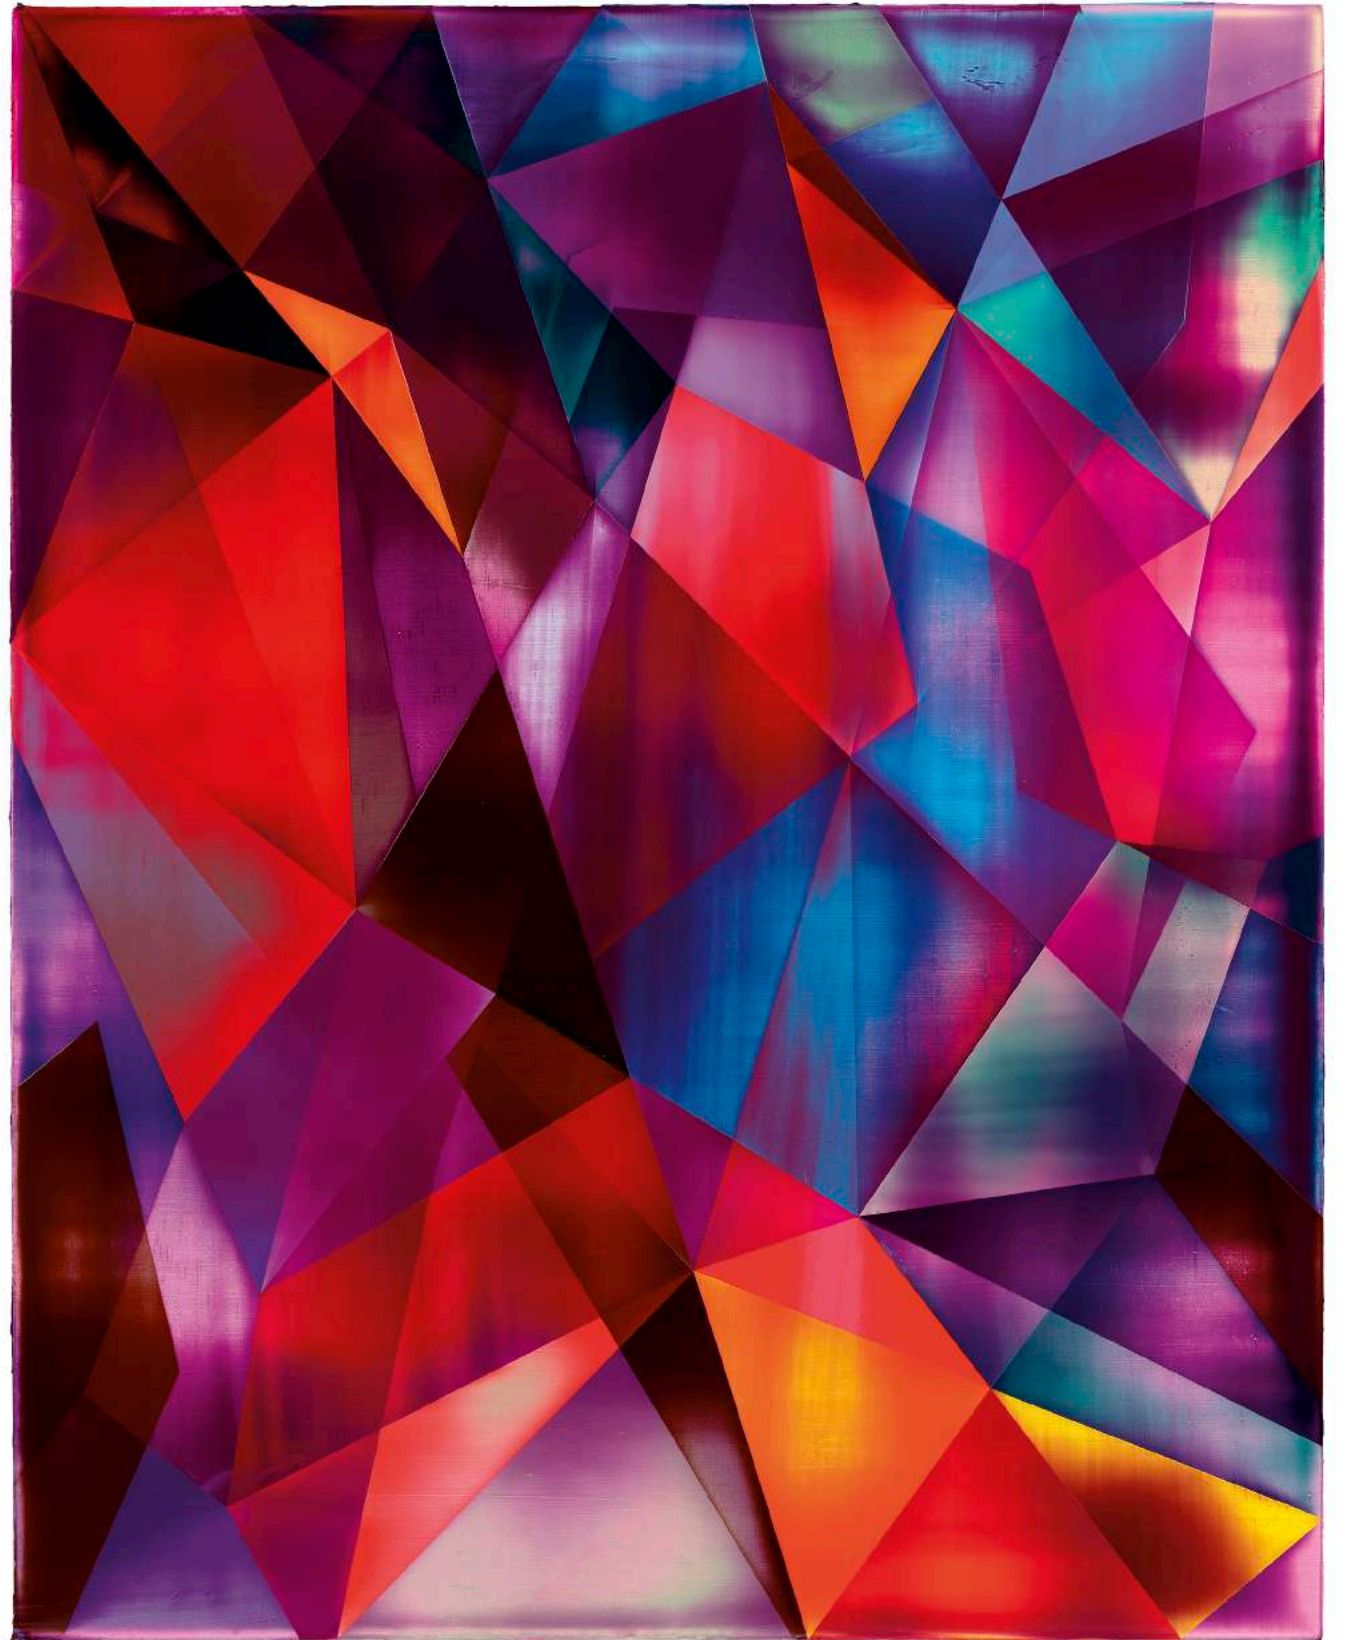

511 West 22nd Street
New York NY 10011

520 West 21st Street
New York NY 10011

TOMORY DODGE
Stutter, 2014
Oil on canvas
84 x 144 inches
213.4 x 365.8 cm

SHANNON FINLEY
Mind Expander, 2022
Acrylic on linen
78 3/4 x 63 inches
200 x 160 cm