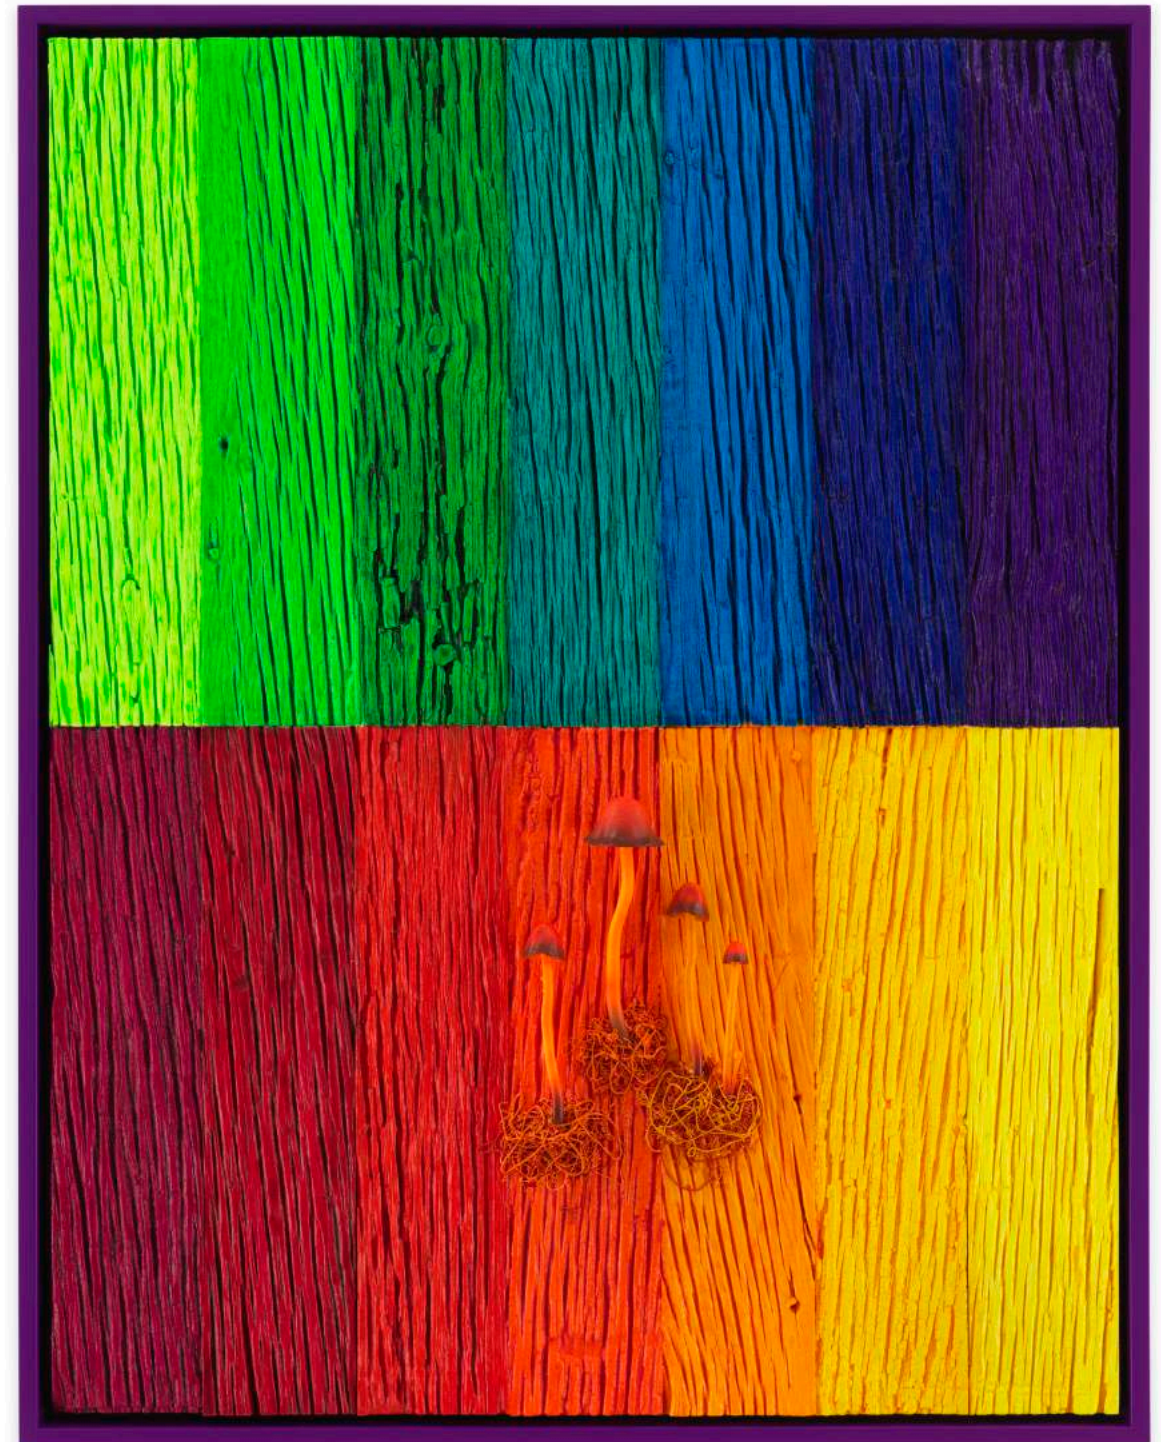

37 1/2 x 29 1/2 inches

95.3 x 74.9 cm

JASON MIDDLEBROOK
Botany in Distress, 2023
Glass tile, mortar, wood and tile board
84 1/2 x 67 1/2 inches
214.6 x 171.5 cm

FIONA RAE

My soul into the boughs does glide, 2021