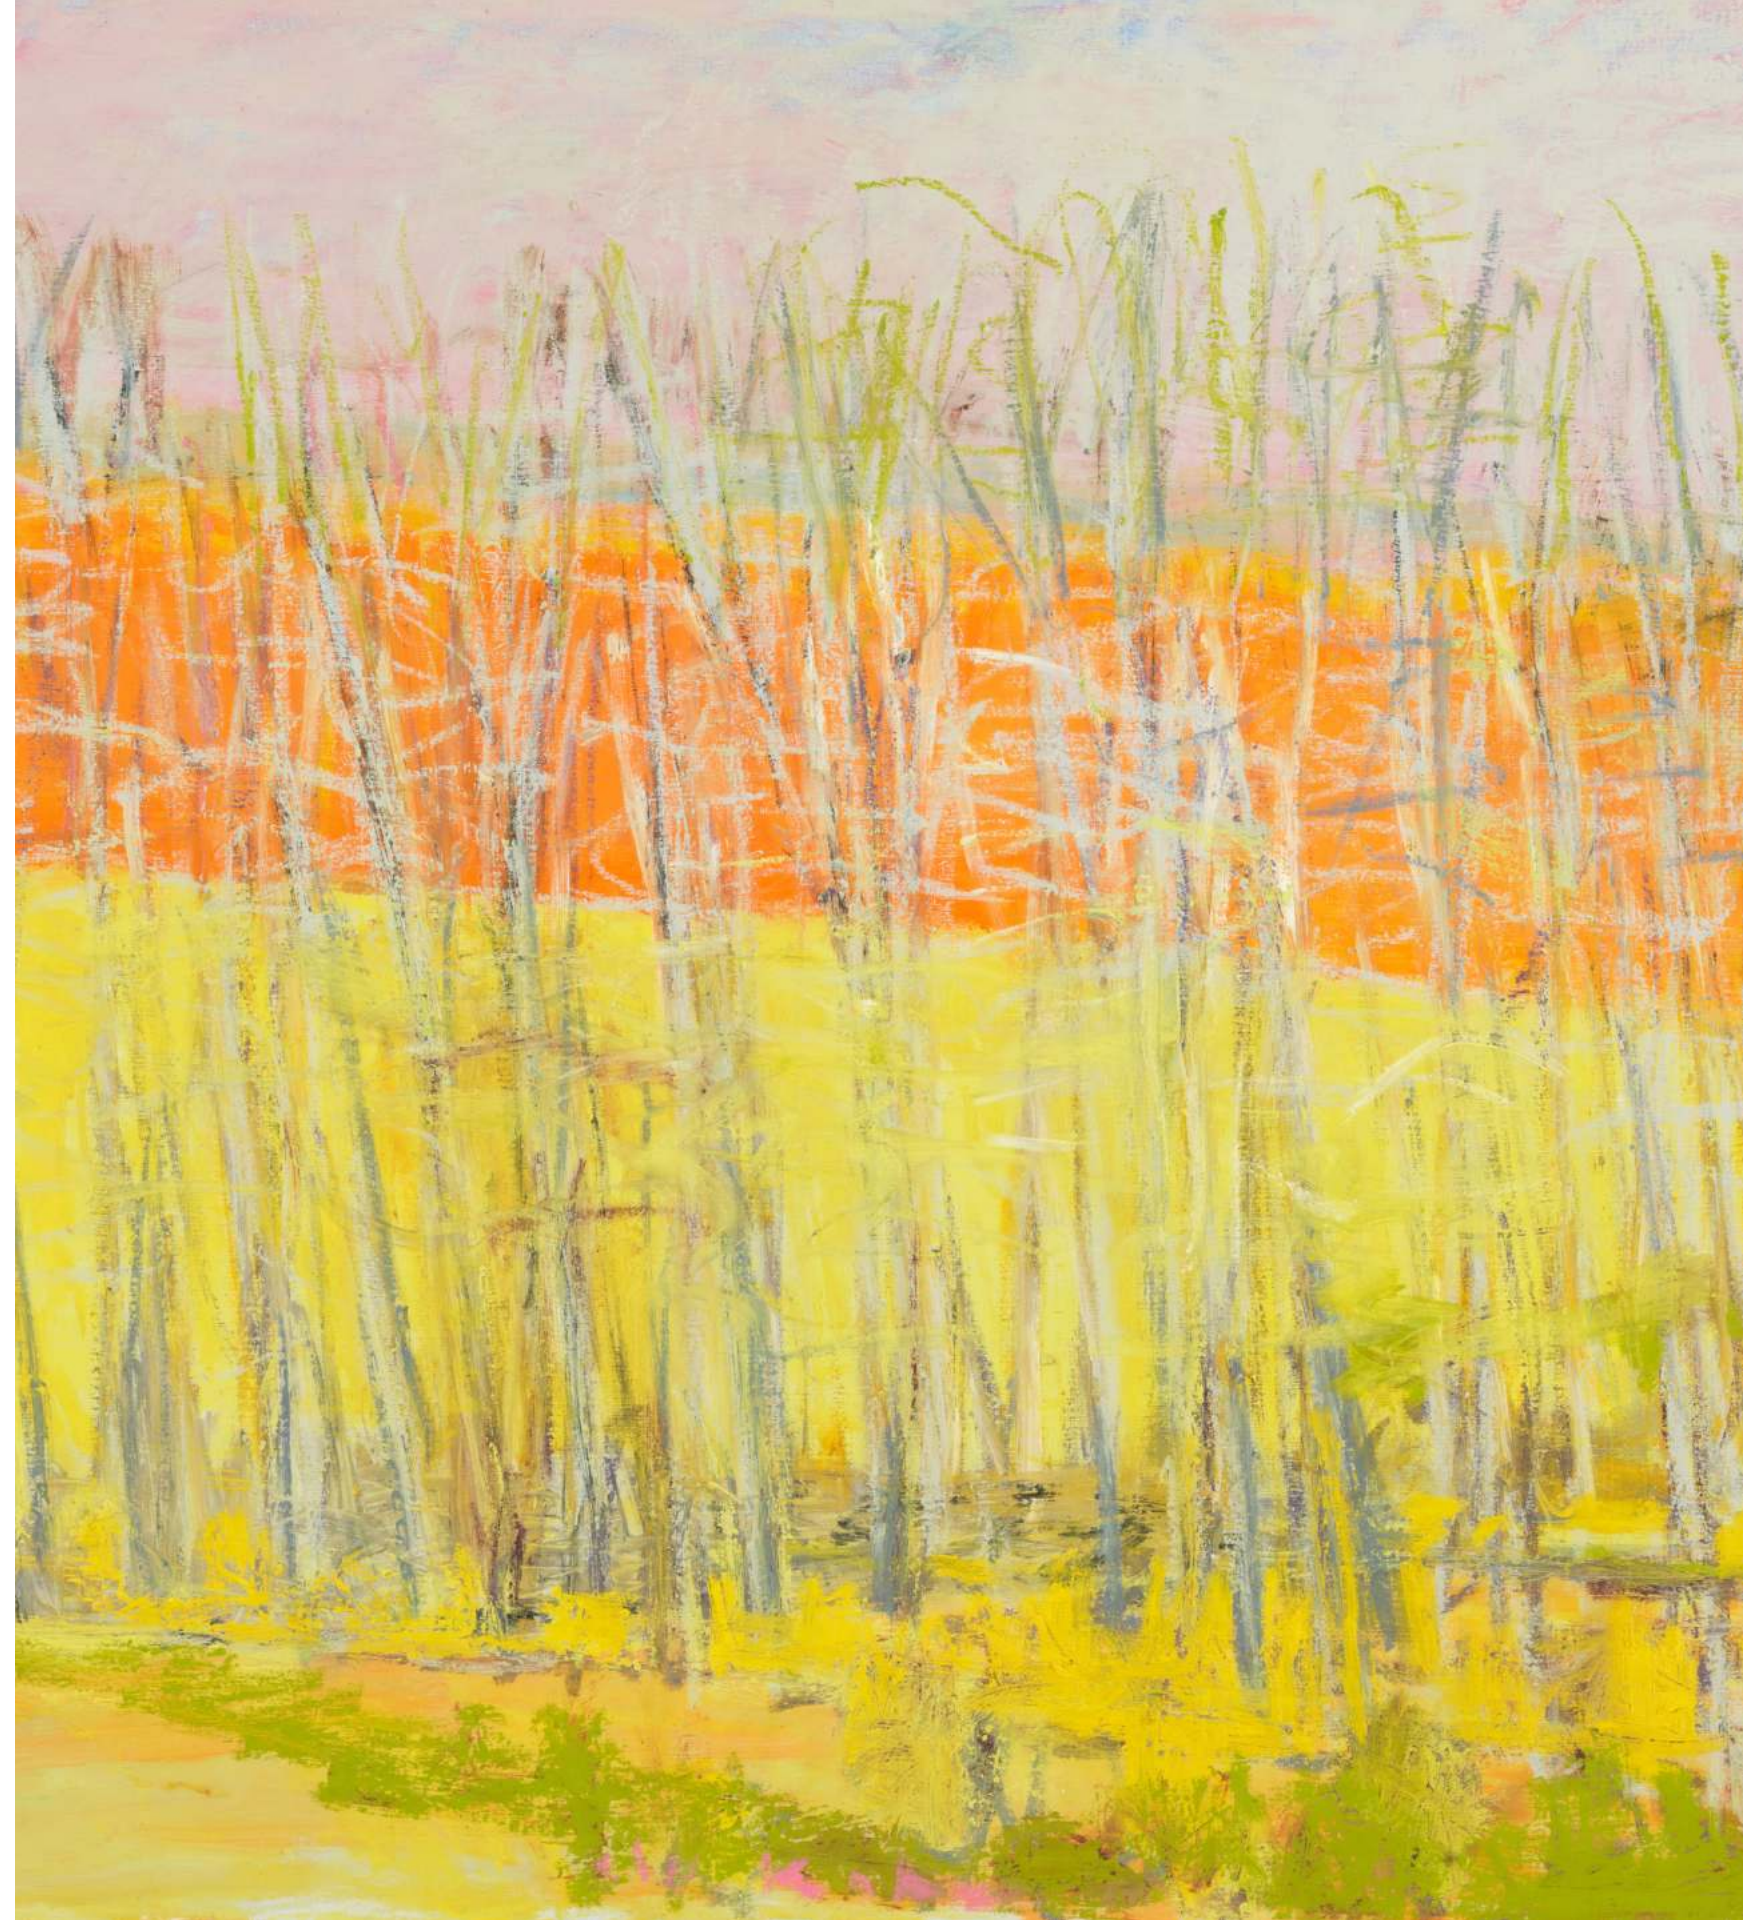

EXPO CHGO

11-14 APRIL 2024

NAVY PIER | CHICAGO

EXPO CHGO

11 - 14 APRIL 2024
NAVY YARD | CHICAGO
BOOTH #339

MILES
McENERY
GALLERY

WOLF KAHN

“Looking back over sixty-five years of Kahn’s artistic production, it is possible to see an ongoing combination of responsiveness to visual perception and a fundamental adherence to the language of abstraction. His pursuit of a synthesis of the two is fueled in part by the attraction of paradox, as he expresses it. Deliberately, he will leave a work verging on the edge of dissolution into its components, so the viewer tends to see an abstraction and a perceived landscape simultaneously. The resulting tension lifts his paintings beyond a routine simulacrum of an observed subject. This complexity may well play a role in the ongoing positive response to the dynamic of Kahn’s work, evident in the number of exhibitions he has had, the number of awards he has been given, the extensive representation of his work in museum collections, and the many books and catalogs devoted to his landscape paintings and pastels. The significance of his contribution to the panorama of contemporary American art lies in the way his works preserve certain values of modernism, pay homage to the nature that surrounds us, embody the highest level of painterly performance, and take cognizance of changing ways of thinking about and producing art, while not letting go of what has gone before.”

Kahn died in 2020 in New York, at the age of 92.

WOLF KAHN
Shadows on South Pond, 1987
Oil on canvas
44 x 60 inches
111.8 x 152.4 cm

WOLF KAHN
Path Through a Copse, 1990
Oil on canvas
20 x 30 inches
50.8 x 76.2 cm

WOLF KAHN
Deep Purple, Deep Green, 2010
Oil on canvas
30 x 48 inches
76.2 x 121.9 cm

WOLF KAHN
Large Tree Parade, 2013
Oil on canvas
64 x 90 inches
162.6 x 228.6 cm

WOLF KAHN
Translucent, 2013
Oil on canvas
30 x 52 inches
76.2 x 132.1 cm

WOLF KAHN
Orange Diagonal, 2016
Oil on canvas
36 x 40 inches
91.4 x 101.6 cm

MILES

McENERY

GALLERY