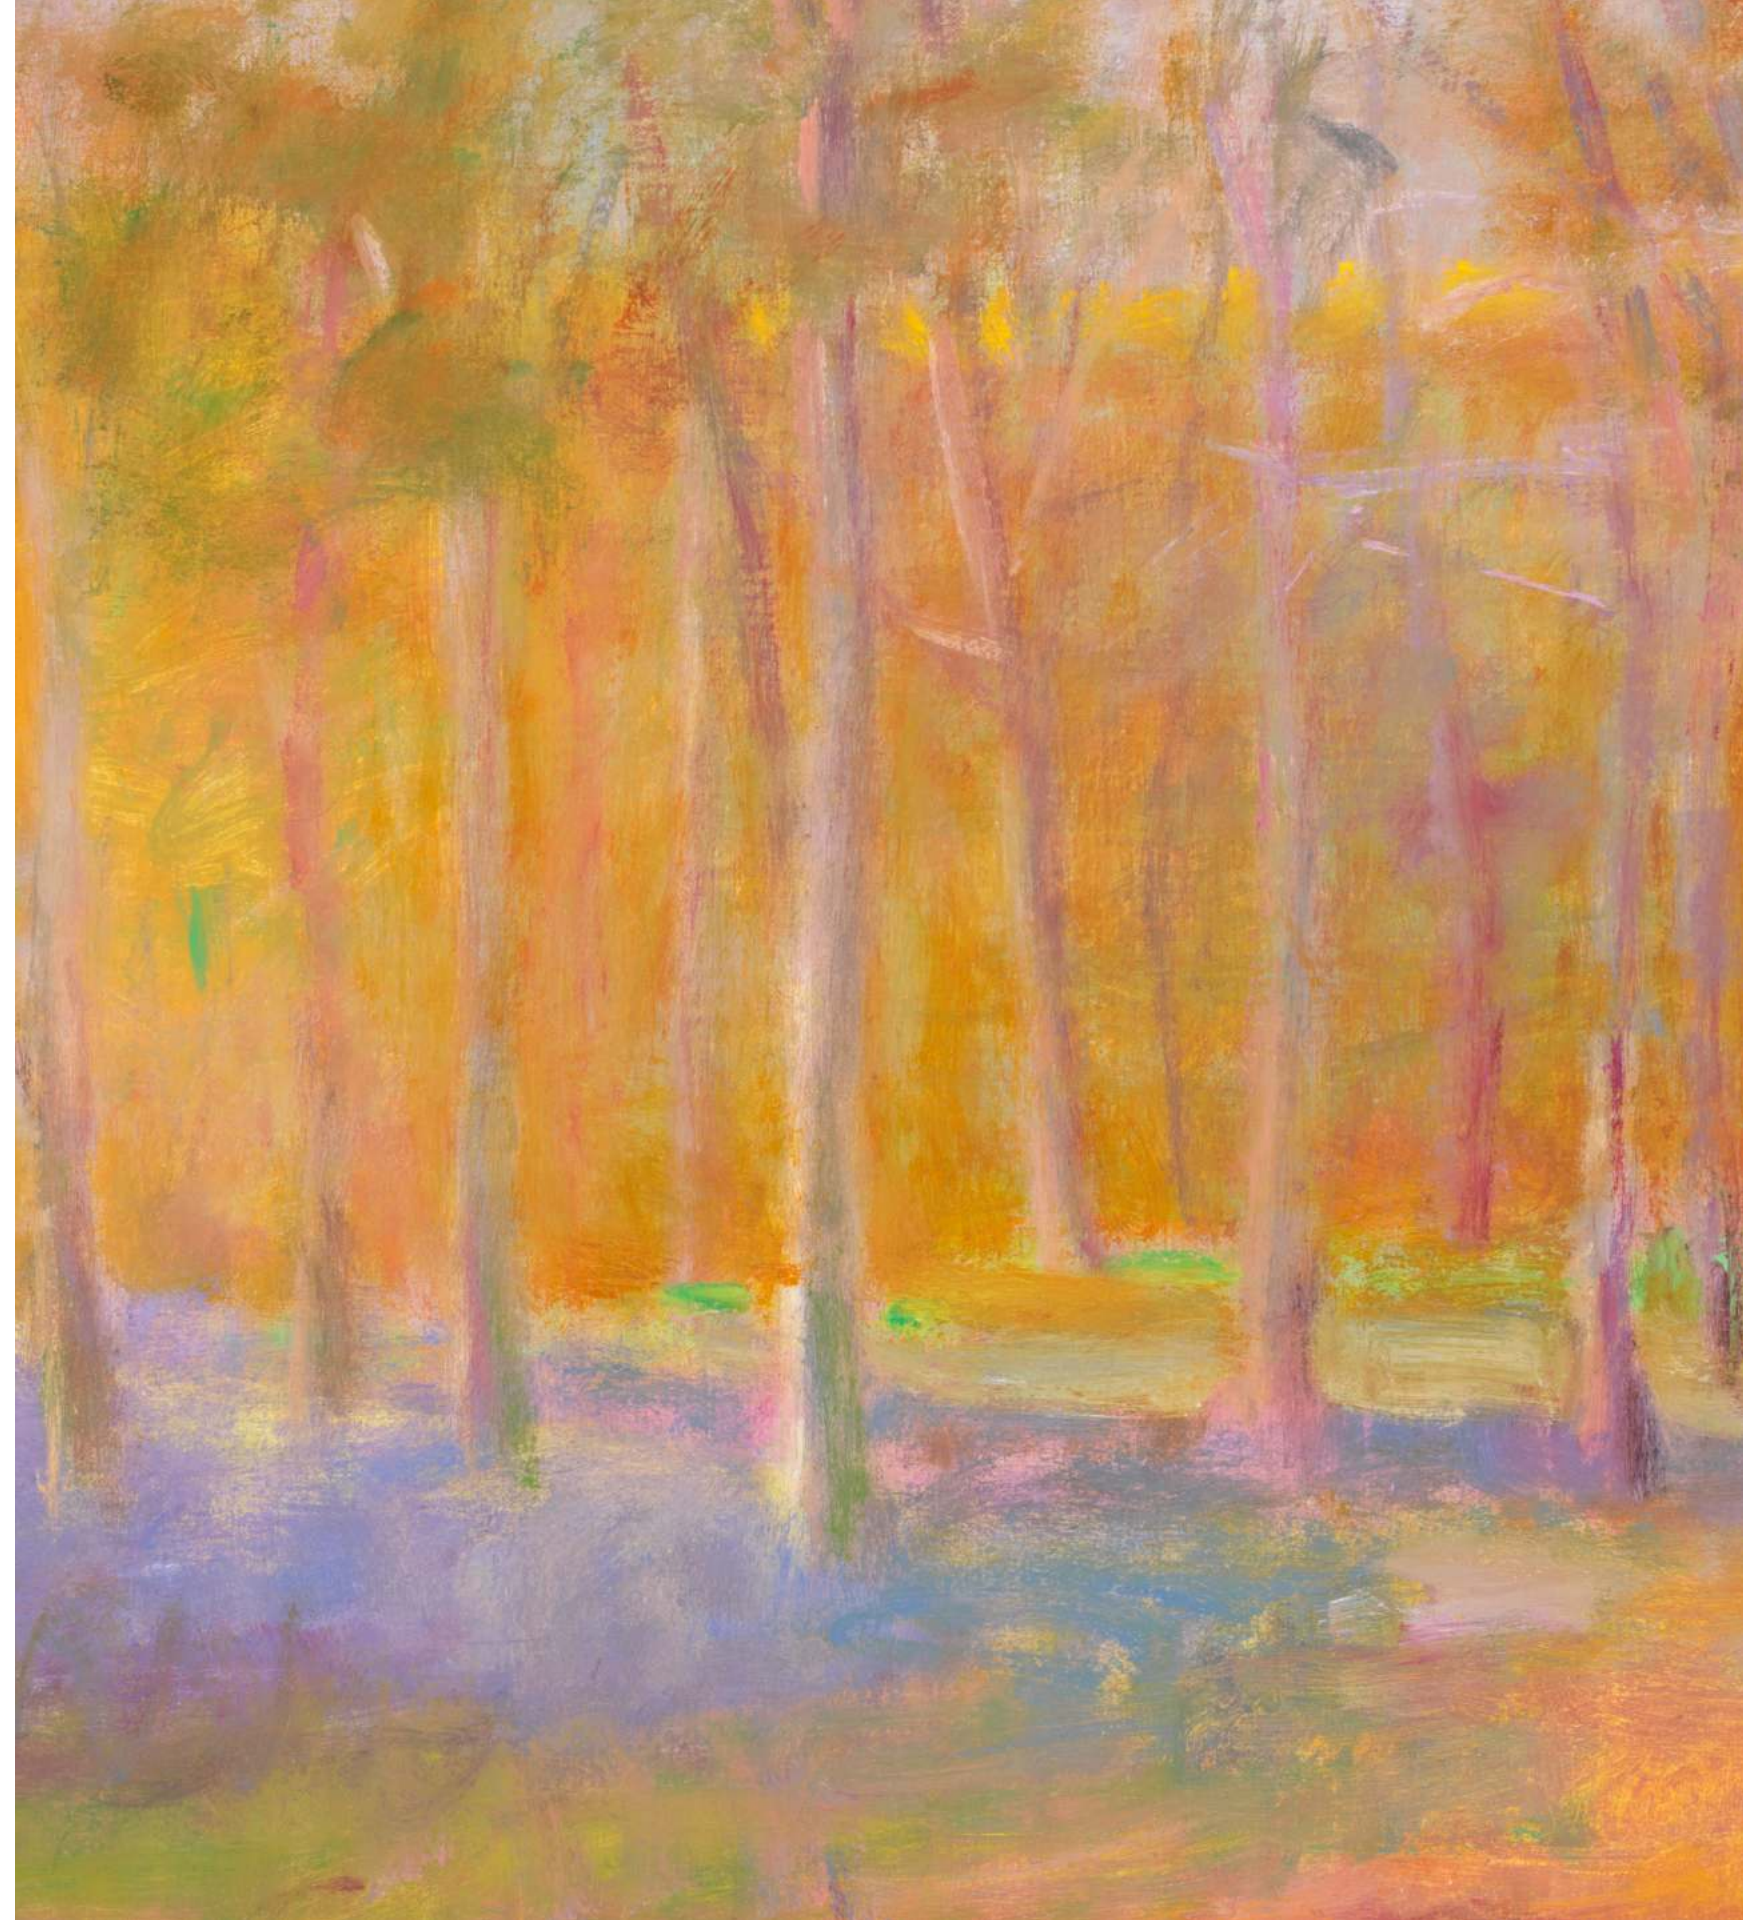

EXPO CHGO

11-14 APRIL 2024

NAVY PIER | CHICAGO

EXPO CHGO

11 - 14 APRIL 2024
NAVY YARD | CHICAGO
BOOTH #339

MILES
McENERY
GALLERY

WOLF KAHN

“Looking back over sixty-five years of Kahn’s artistic production, it is possible to see an ongoing combination of responsiveness to visual perception and a fundamental adherence to the language of abstraction. His pursuit of a synthesis of the two is fueled in part by the attraction of paradox, as he expresses it. Deliberately, he will leave a work verging on the edge of dissolution into its components, so the viewer tends to see an abstraction and a perceived landscape simultaneously. The resulting tension lifts his paintings beyond a routine simulacrum of an observed subject. This complexity may well play a role in the ongoing positive response to the dynamic of Kahn’s work, evident in the number of exhibitions he has had, the number of awards he has been given, the extensive representation of his work in museum collections, and the many books and catalogs devoted to his landscape paintings and pastels. The significance of his contribution to the panorama of contemporary American art lies in the way his works preserve certain values of modernism, pay homage to the nature that surrounds us, embody the highest level of painterly performance, and take cognizance of changing ways of thinking about and producing art, while not letting go of what has gone before.”

Kahn died in 2020 in New York, at the age of 92.

WOLF KAHN
Shadows on South Pond, 1987
Oil on canvas
44 x 60 inches
111.8 x 152.4 cm

WOLF KAHN
Path Through a Copse, 1990
Oil on canvas
20 x 30 inches
50.8 x 76.2 cm