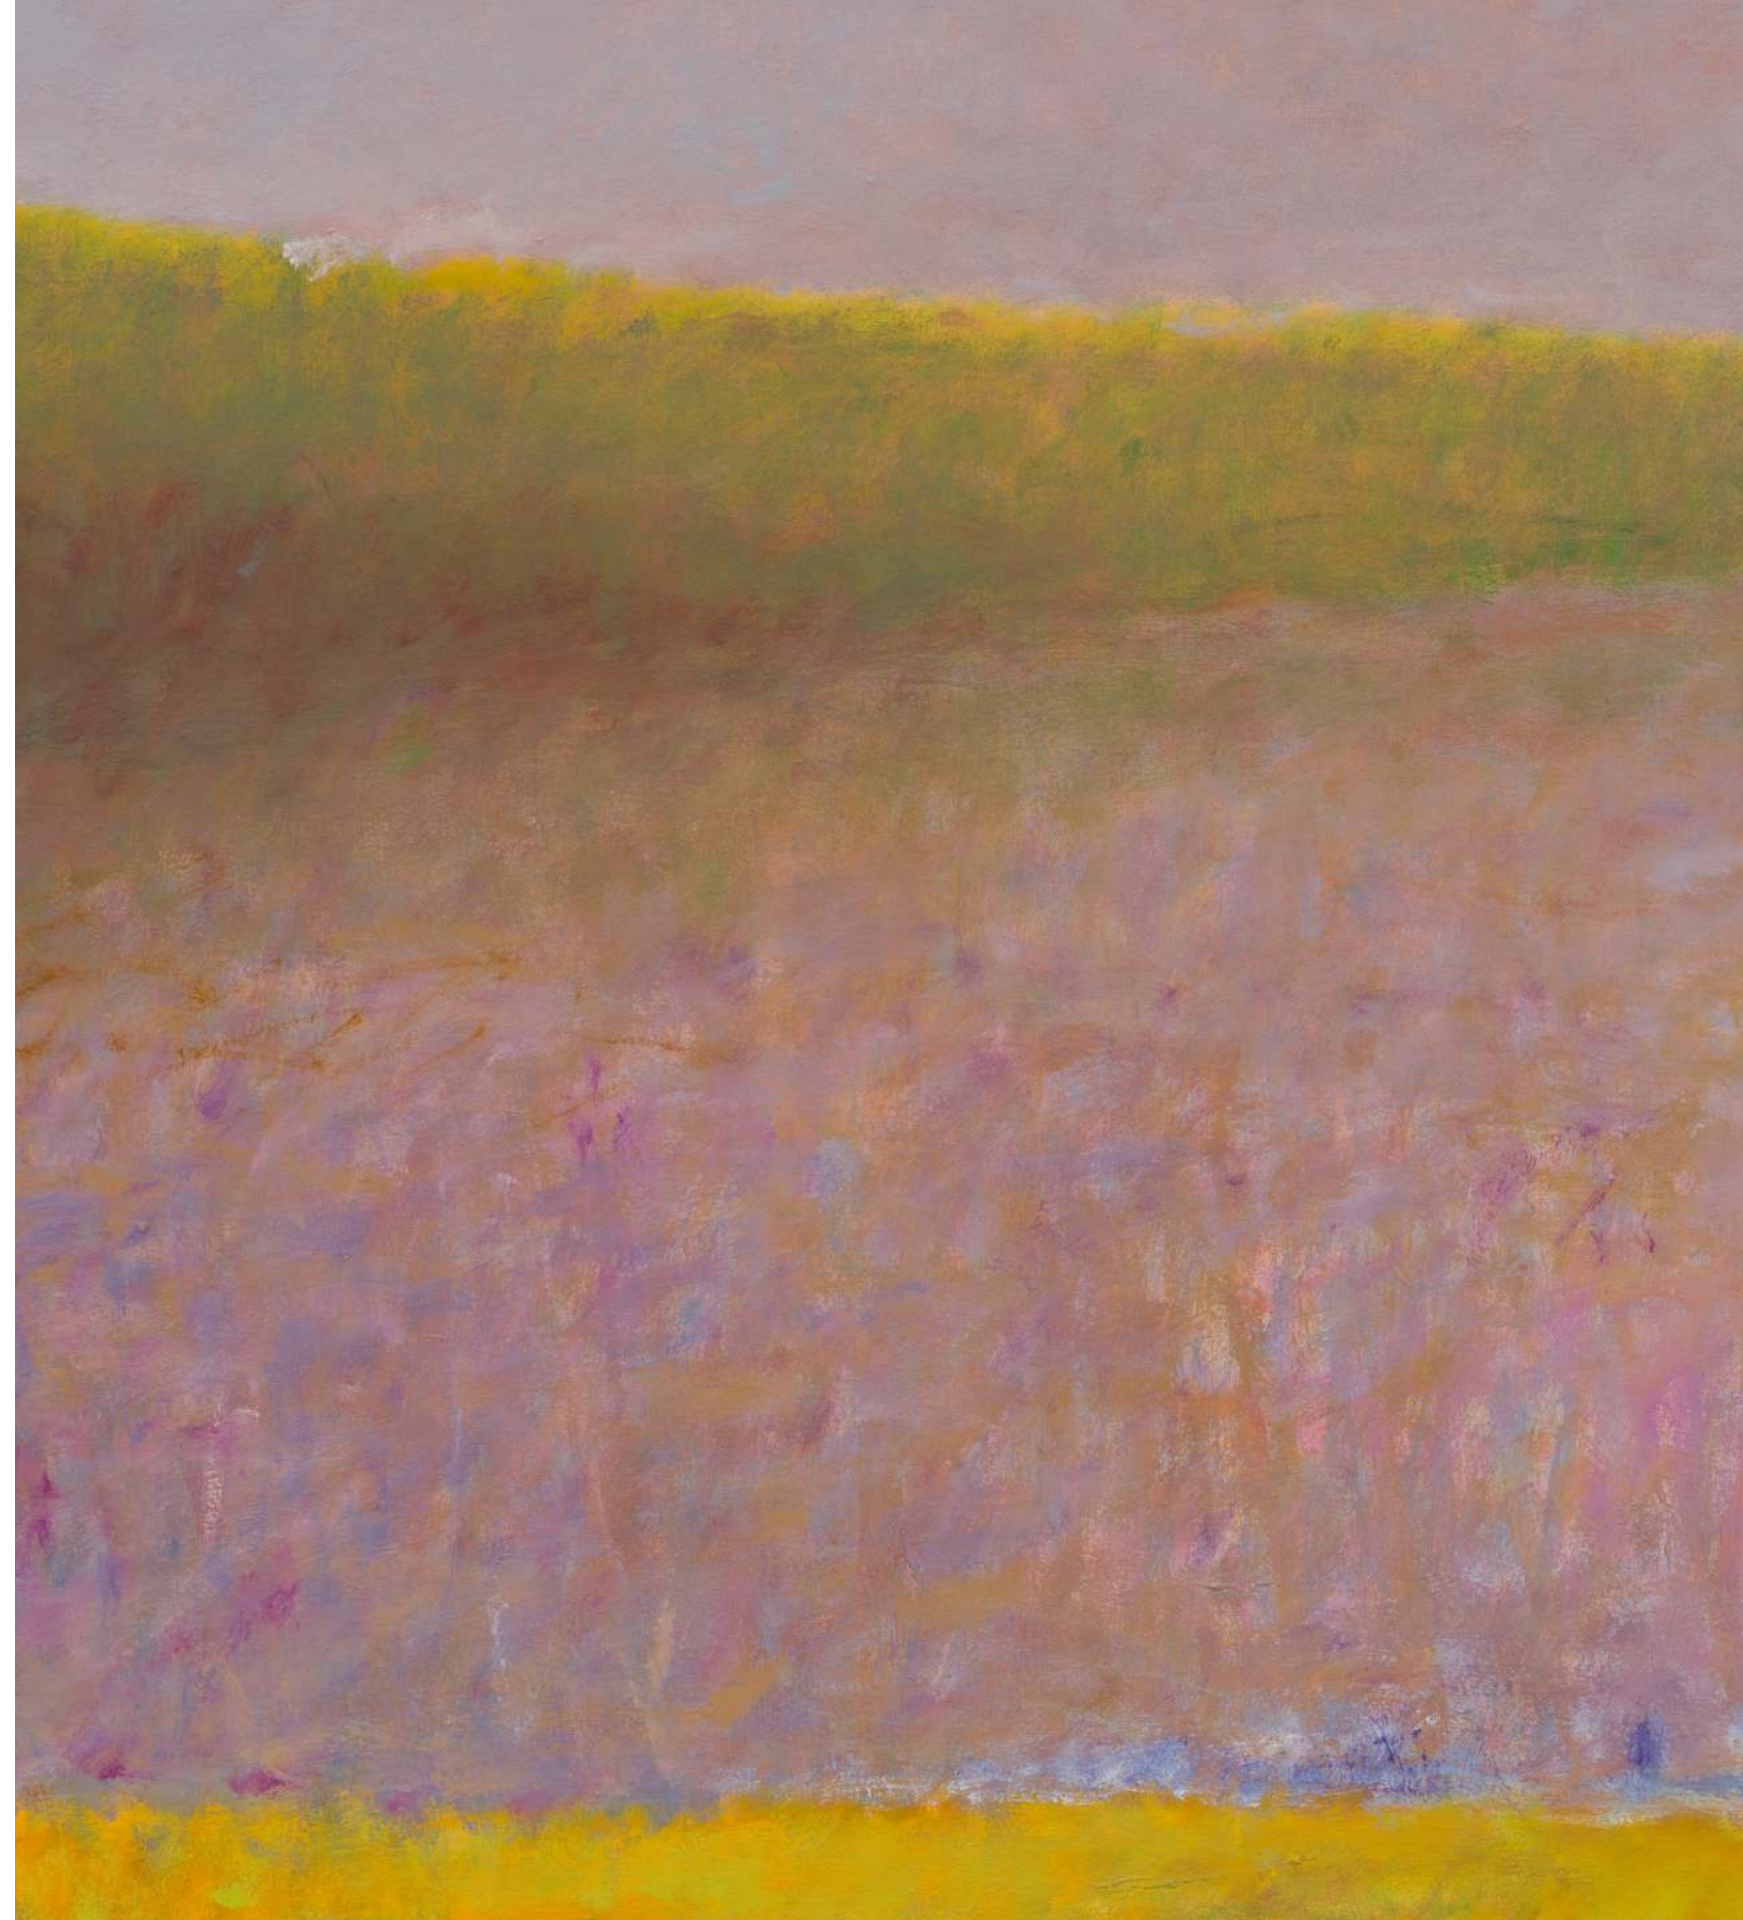

EXPO CHGO

11-14 APRIL 2024

NAVY PIER | CHICAGO

EXPO CHGO

11 - 14 APRIL 2024
NAVY YARD | CHICAGO
BOOTH #339

MILES
McENERY
GALLERY

WOLF KAHN

“Looking back over sixty-five years of Kahn’s artistic production, it is possible to see an ongoing combination of responsiveness to visual perception and a fundamental adherence to the language of abstraction. His pursuit of a synthesis of the two is fueled in part by the attraction of paradox, as he expresses it. Deliberately, he will leave a work verging on the edge of dissolution into its components, so the viewer tends to see an abstraction and a perceived landscape simultaneously. The resulting tension lifts his paintings beyond a routine simulacrum of an observed subject. This complexity may well play a role in the ongoing positive response to the dynamic of Kahn’s work, evident in the number of exhibitions he has had, the number of awards he has been given, the extensive representation of his work in museum collections, and the many books and catalogs devoted to his landscape paintings and pastels. The significance of his contribution to the panorama of contemporary American art lies in the way his works preserve certain values of modernism, pay homage to the nature that surrounds us, embody the highest level of painterly performance, and take cognizance of changing ways of thinking about and producing art, while not letting go of what has gone before.”

Kahn died in 2020 in New York, at the age of 92.

WOLF KAHN
Shadows on South Pond, 1987
Oil on canvas
44 x 60 inches
111.8 x 152.4 cm

WOLF KAHN
Path Through a Copse, 1990
Oil on canvas
20 x 30 inches
50.8 x 76.2 cm