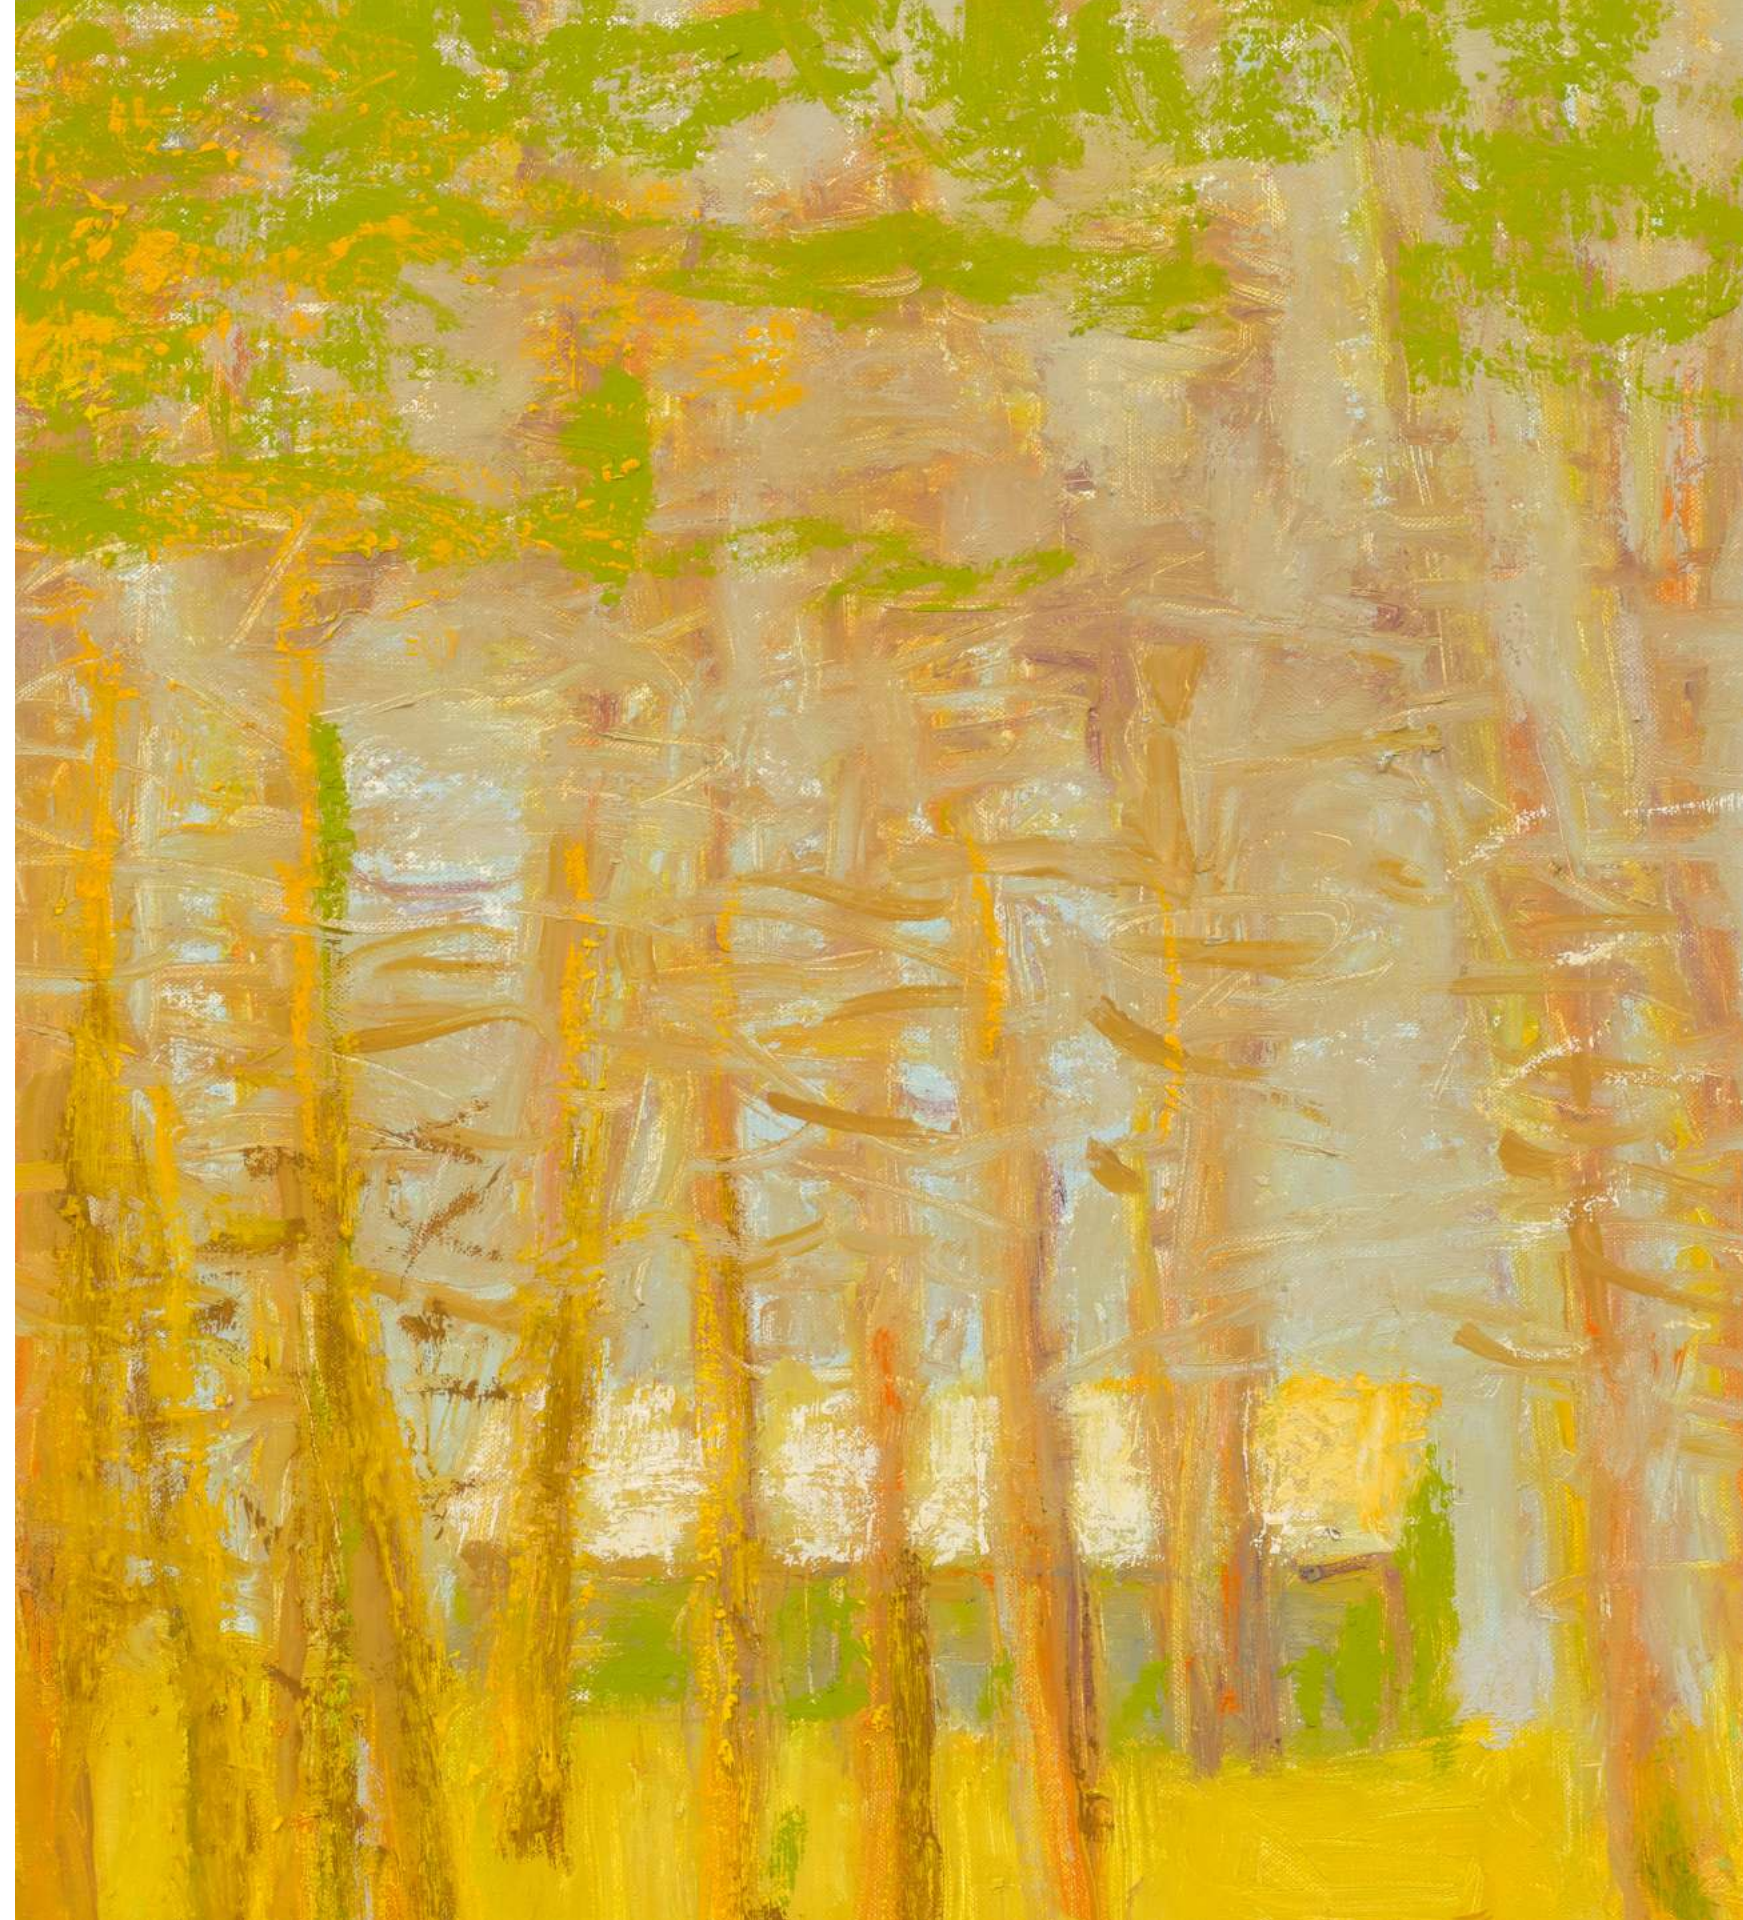

EXPO CHGO

11-14 APRIL 2024

NAVY PIER | CHICAGO

EXPO CHGO

11 - 14 APRIL 2024
NAVY YARD | CHICAGO
BOOTH #339

MILES
McENERY
GALLERY

WOLF KAHN

“Looking back over sixty-five years of Kahn’s artistic production, it is possible to see an ongoing combination of responsiveness to visual perception and a fundamental adherence to the language of abstraction. His pursuit of a synthesis of the two is fueled in part by the attraction of paradox, as he expresses it. Deliberately, he will leave a work verging on the edge of dissolution into its components, so the viewer tends to see an abstraction and a perceived landscape simultaneously. The resulting tension lifts his paintings beyond a routine simulacrum of an observed subject. This complexity may well play a role in the ongoing positive response to the dynamic of Kahn’s work, evident in the number of exhibitions he has had, the number of awards he has been given, the extensive representation of his work in museum collections, and the many books and catalogs devoted to his landscape paintings and pastels. The significance of his contribution to the panorama of contemporary American art lies in the way his works preserve certain values of modernism, pay homage to the nature that surrounds us, embody the highest level of painterly performance, and take cognizance of changing ways of thinking about and producing art, while not letting go of what has gone before.”

Kahn died in 2020 in New York, at the age of 92.

WOLF KAHN
Shadows on South Pond, 1987
Oil on canvas
44 x 60 inches
111.8 x 152.4 cm

WOLF KAHN
Path Through a Copse, 1990
Oil on canvas
20 x 30 inches
50.8 x 76.2 cm

WOLF KAHN
Deep Purple, Deep Green, 2010
Oil on canvas
30 x 48 inches
76.2 x 121.9 cm

WOLF KAHN
Large Tree Parade, 2013
Oil on canvas
64 x 90 inches
162.6 x 228.6 cm

WOLF KAHN
Translucent, 2013
Oil on canvas
30 x 52 inches
76.2 x 132.1 cm

WOLF KAHN
Orange Diagonal, 2016
Oil on canvas
36 x 40 inches
91.4 x 101.6 cm

MILES

McENERY

GALLERY