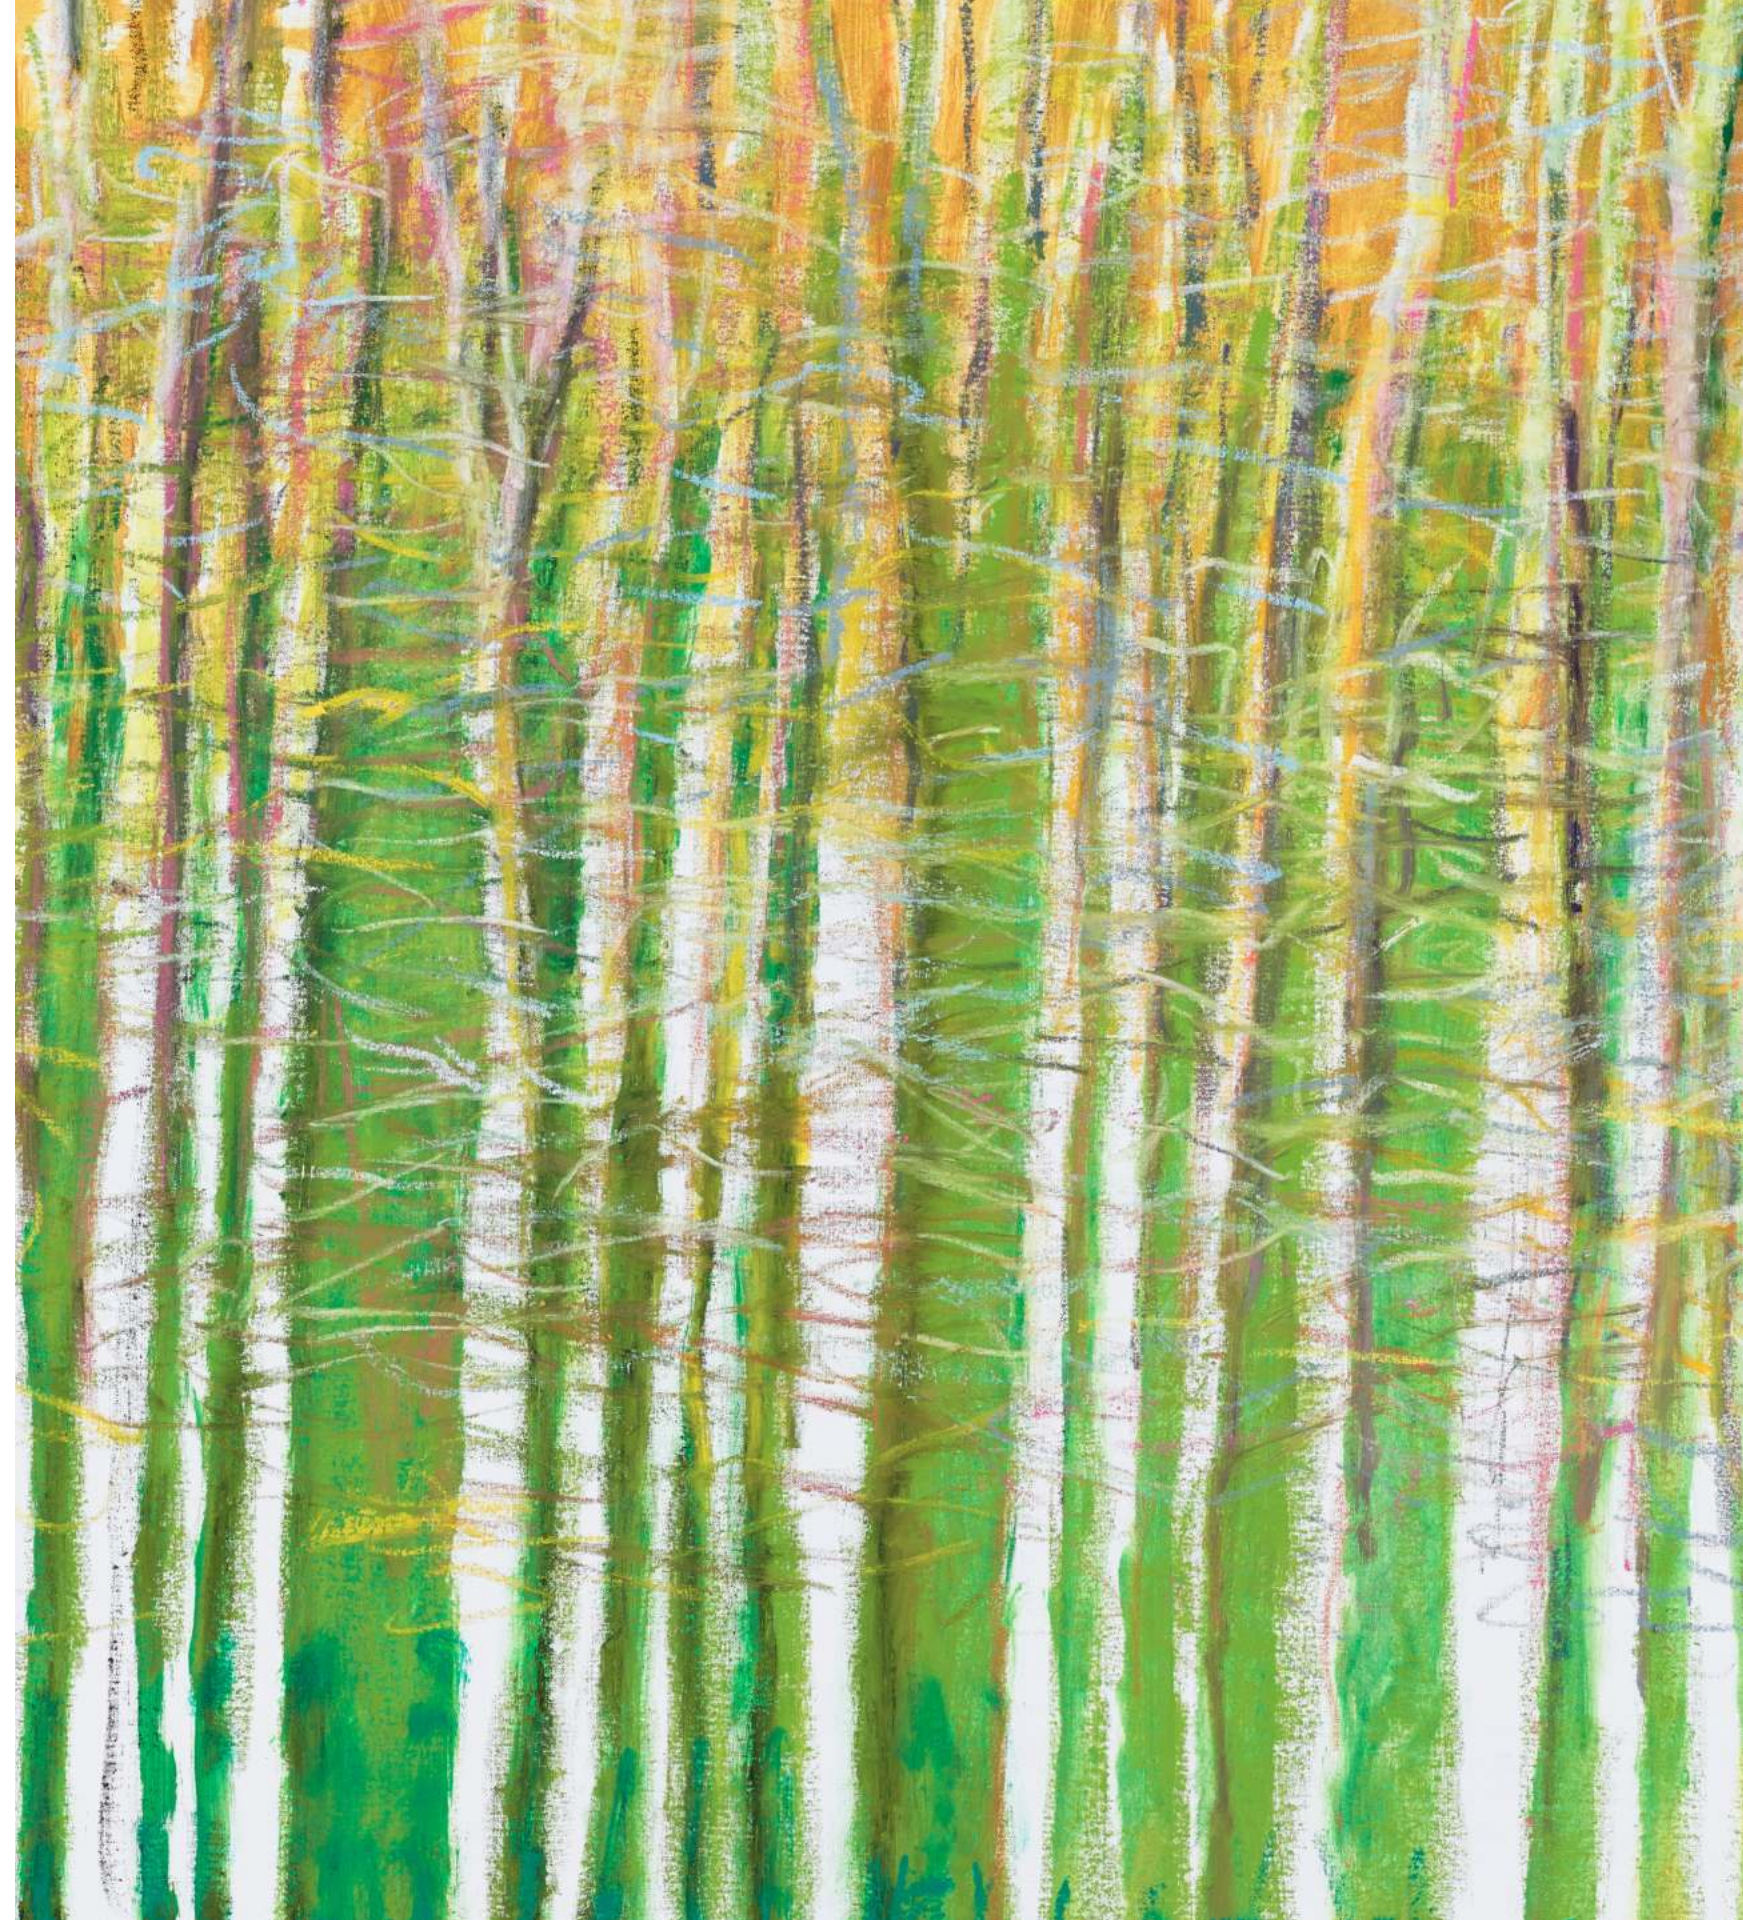

EXPO CHGO

11-14 APRIL 2024

NAVY PIER | CHICAGO

EXPO CHGO

11 - 14 APRIL 2024
NAVY YARD | CHICAGO
BOOTH #339

MILES
McENERY
GALLERY

WOLF KAHN

“Looking back over sixty-five years of Kahn’s artistic production, it is possible to see an ongoing combination of responsiveness to visual perception and a fundamental adherence to the language of abstraction. His pursuit of a synthesis of the two is fueled in part by the attraction of paradox, as he expresses it. Deliberately, he will leave a work verging on the edge of dissolution into its components, so the viewer tends to see an abstraction and a perceived landscape simultaneously. The resulting tension lifts his paintings beyond a routine simulacrum of an observed subject. This complexity may well play a role in the ongoing positive response to the dynamic of Kahn’s work, evident in the number of exhibitions he has had, the number of awards he has been given, the extensive representation of his work in museum collections, and the many books and catalogs devoted to his landscape paintings and pastels. The significance of his contribution to the panorama of contemporary American art lies in the way his works preserve certain values of modernism, pay homage to the nature that surrounds us, embody the highest level of painterly performance, and take cognizance of changing ways of thinking about and producing art, while not letting go of what has gone before.”

Kahn died in 2020 in New York, at the age of 92.

WOLF KAHN
Shadows on South Pond, 1987
Oil on canvas
44 x 60 inches
111.8 x 152.4 cm

WOLF KAHN
Path Through a Copse, 1990
Oil on canvas
20 x 30 inches
50.8 x 76.2 cm

WOLF KAHN
Deep Purple, Deep Green, 2010
Oil on canvas
30 x 48 inches
76.2 x 121.9 cm

WOLF KAHN
Large Tree Parade, 2013
Oil on canvas
64 x 90 inches
162.6 x 228.6 cm

WOLF KAHN
Translucent, 2013
Oil on canvas
30 x 52 inches
76.2 x 132.1 cm